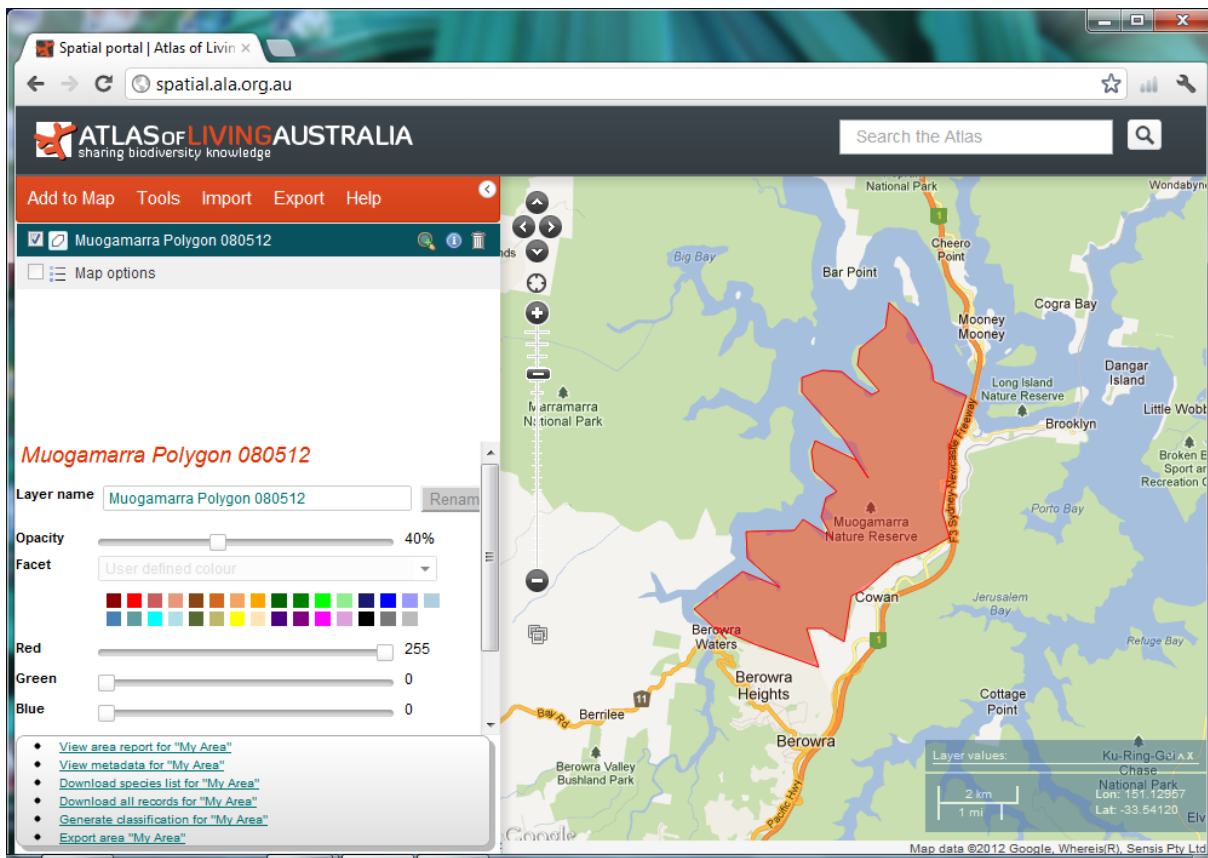

Berowra Valley NP

Castlereagh

Garigal

The Hills

Ku ring gai

Lane Cove

Marramarra

Muogamarra

Sydney Harbour