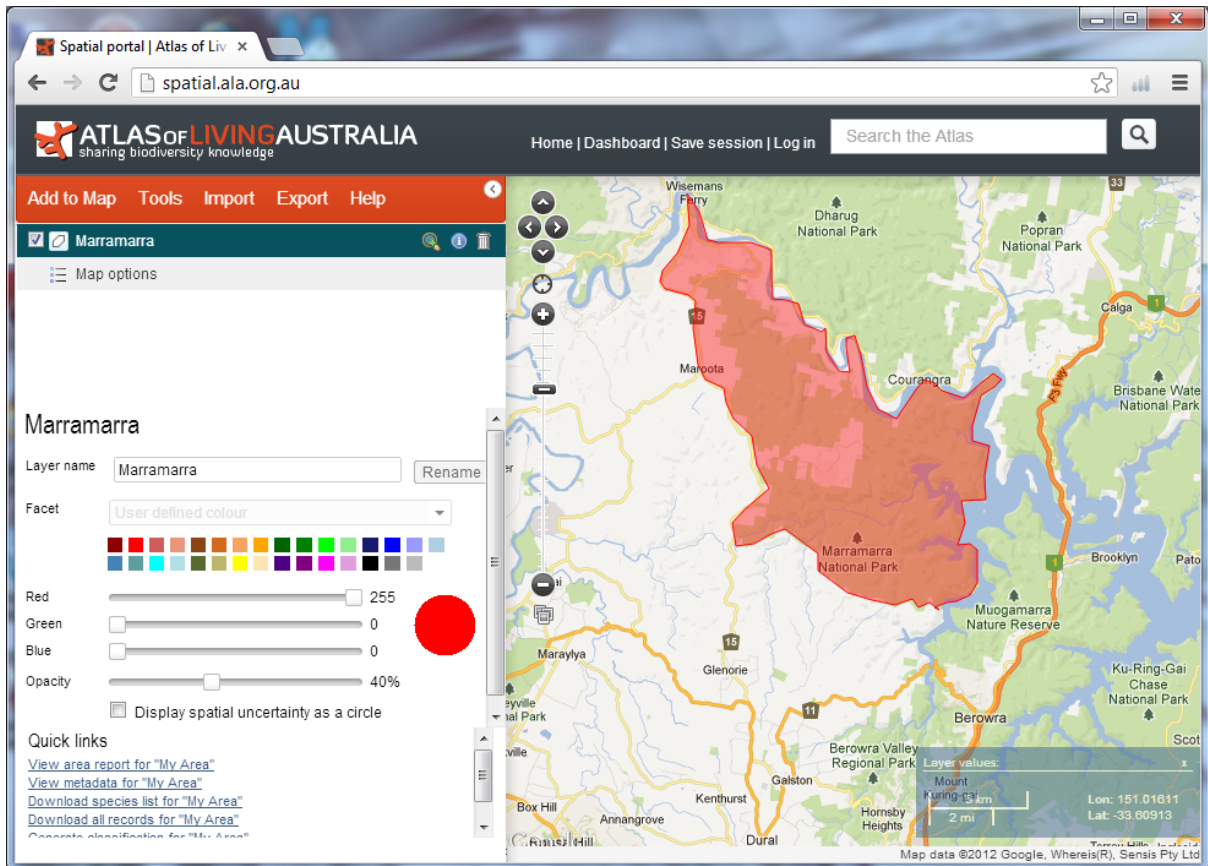

Berowra Valley NP

Castlereagh

Garigal

The Hills

Ku ring gai

Lane Cove

Marramarra

Muogamarra

Sydney Harbour