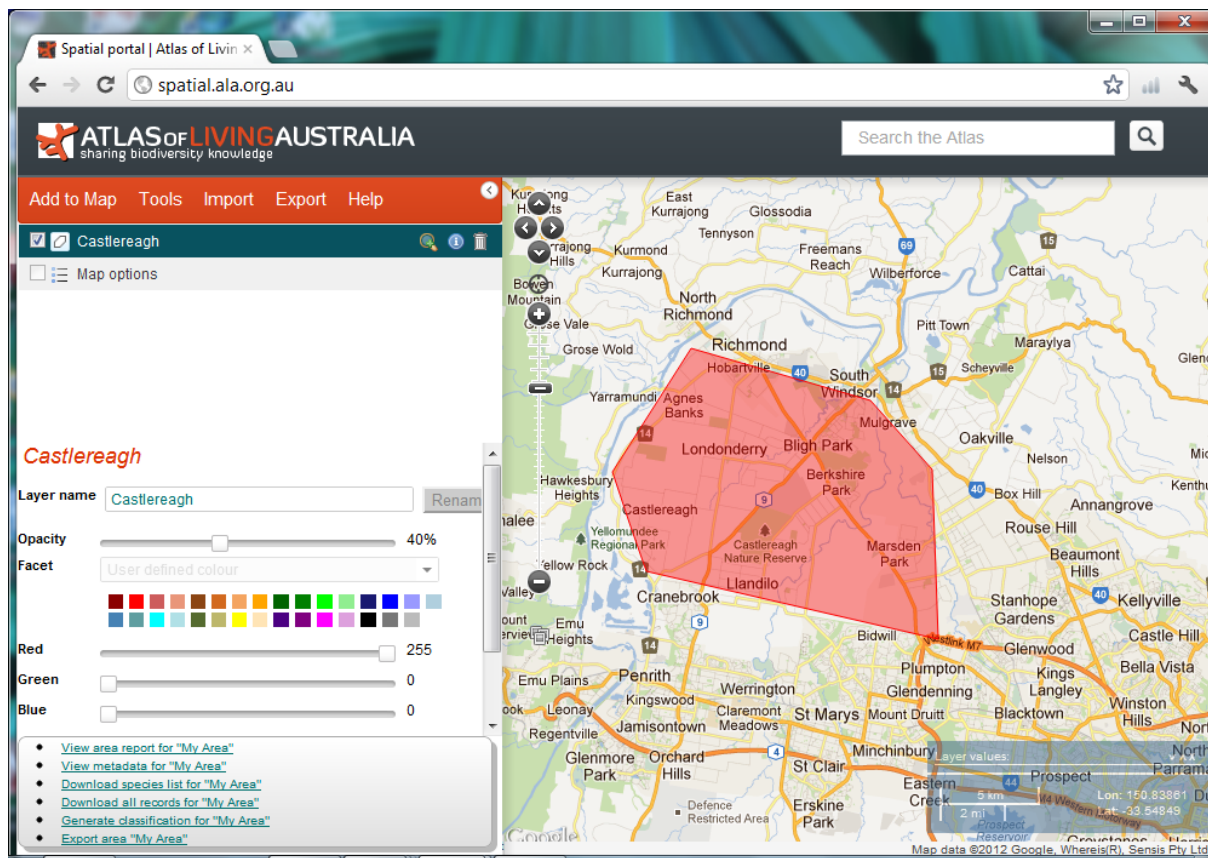

Berowra Valley NP

Castlereagh

Garigal

The Hills

Ku ring gai

Lane Cove

Marramarra

Muogamarra

Sydney Harbour