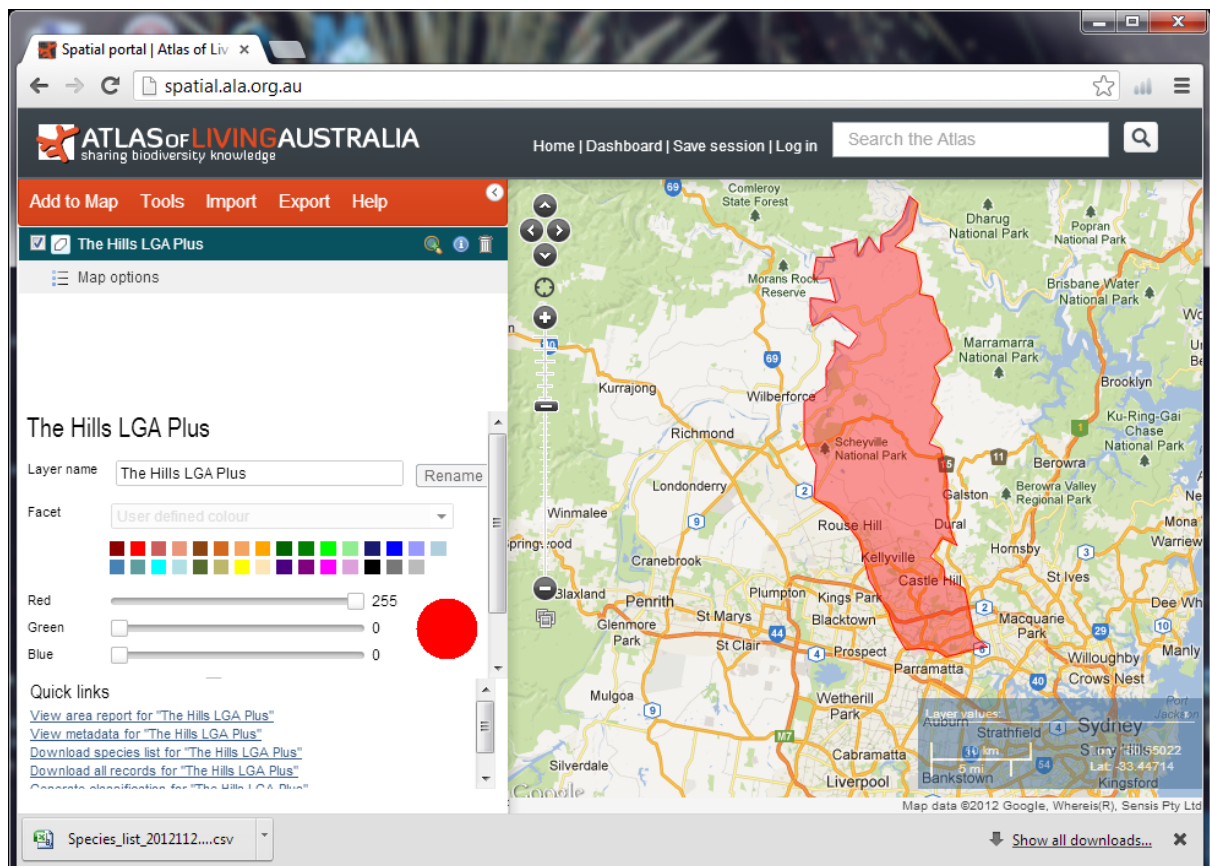

Berowra Valley NP

Castlereagh

Garigal

The Hills

Ku ring gai

Lane Cove

Marramarra

Muogamarra

Sydney Harbour