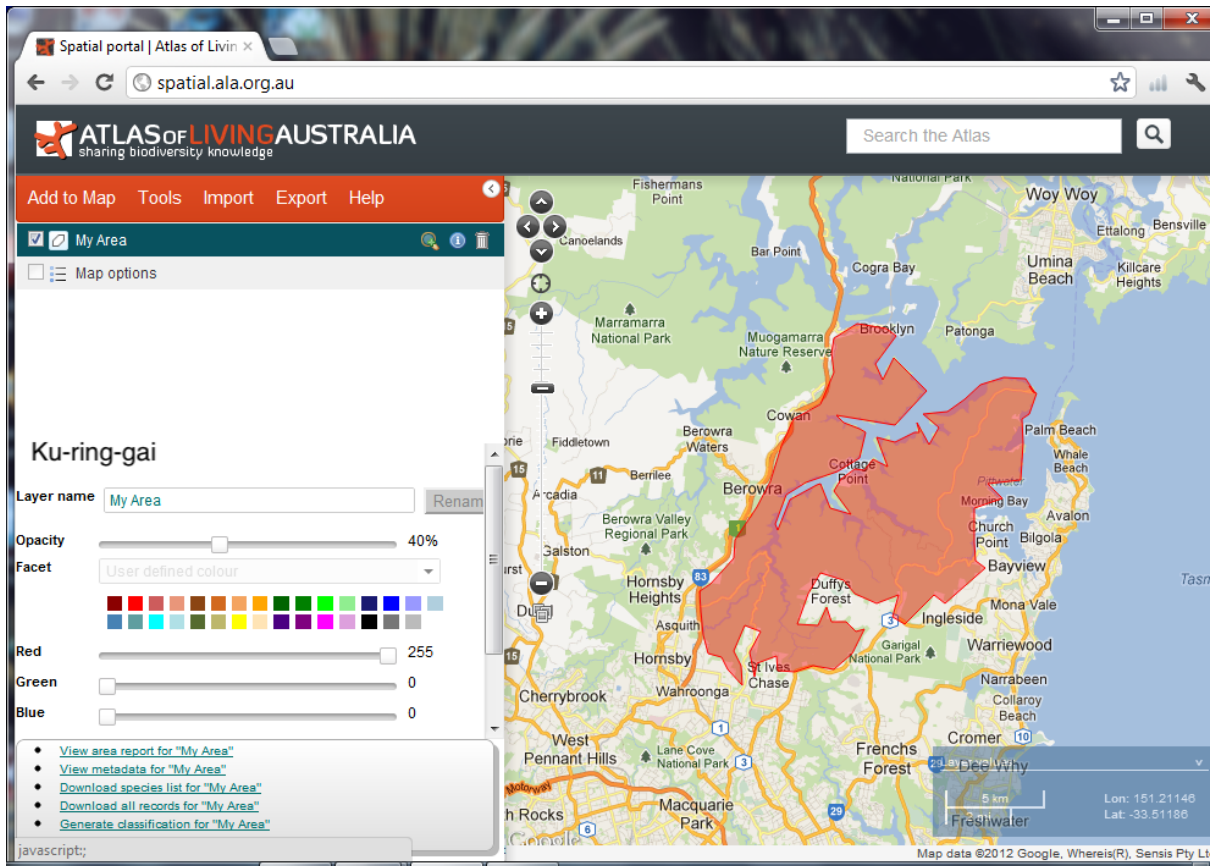

Berowra Valley NP

Castlereagh

Garigal

The Hills

Ku ring gai

Lane Cove

Marramarra

Muogamarra

Sydney Harbour