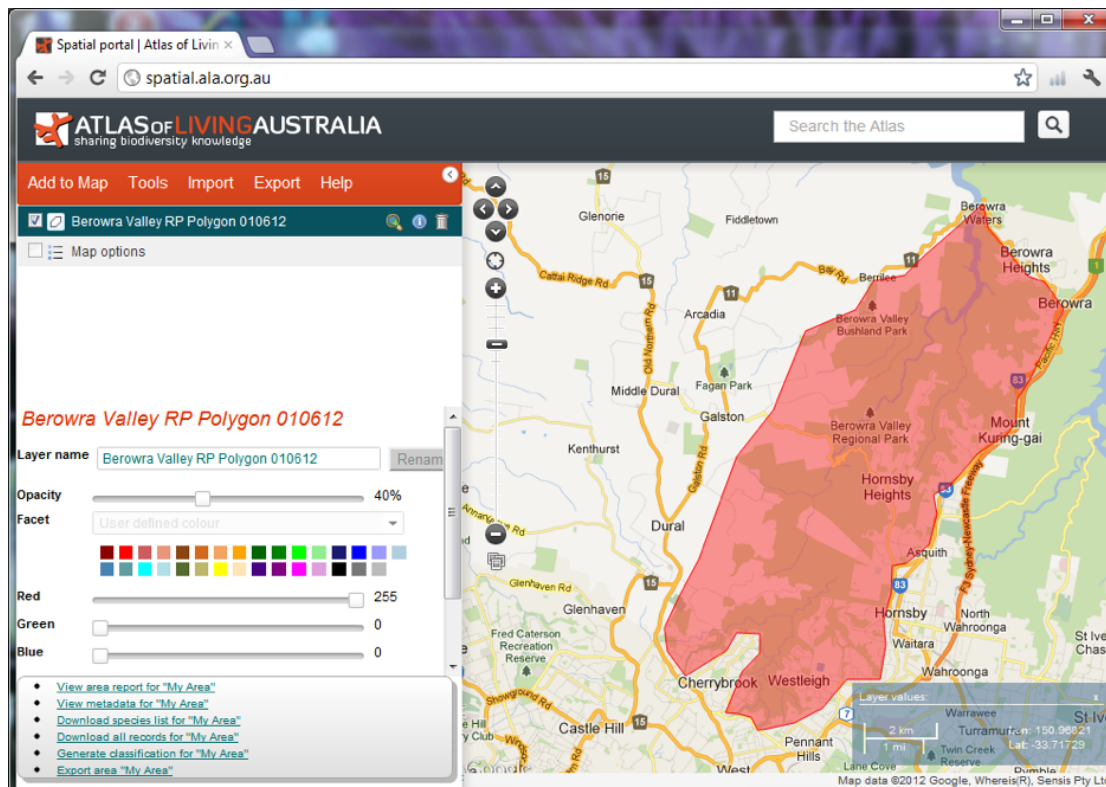

Berowra Valley NP

Castlereagh

Garigal

The Hills

Ku ring gai

Lane Cove

Marramarra

Muogamarra

Sydney Harbour