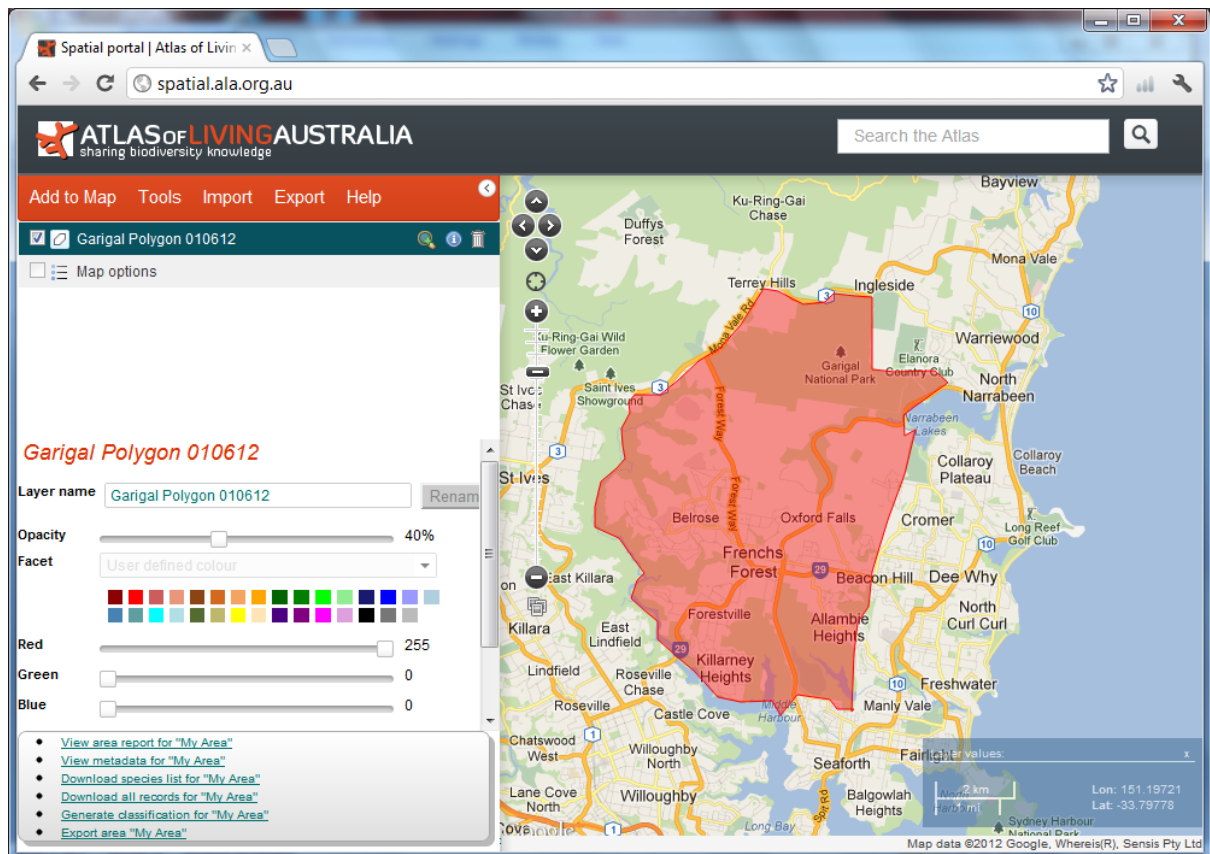

Berowra Valley NP

Castlereagh

Garigal

The Hills

Ku ring gai

Lane Cove

Marramarra

Muogamarra

Sydney Harbour