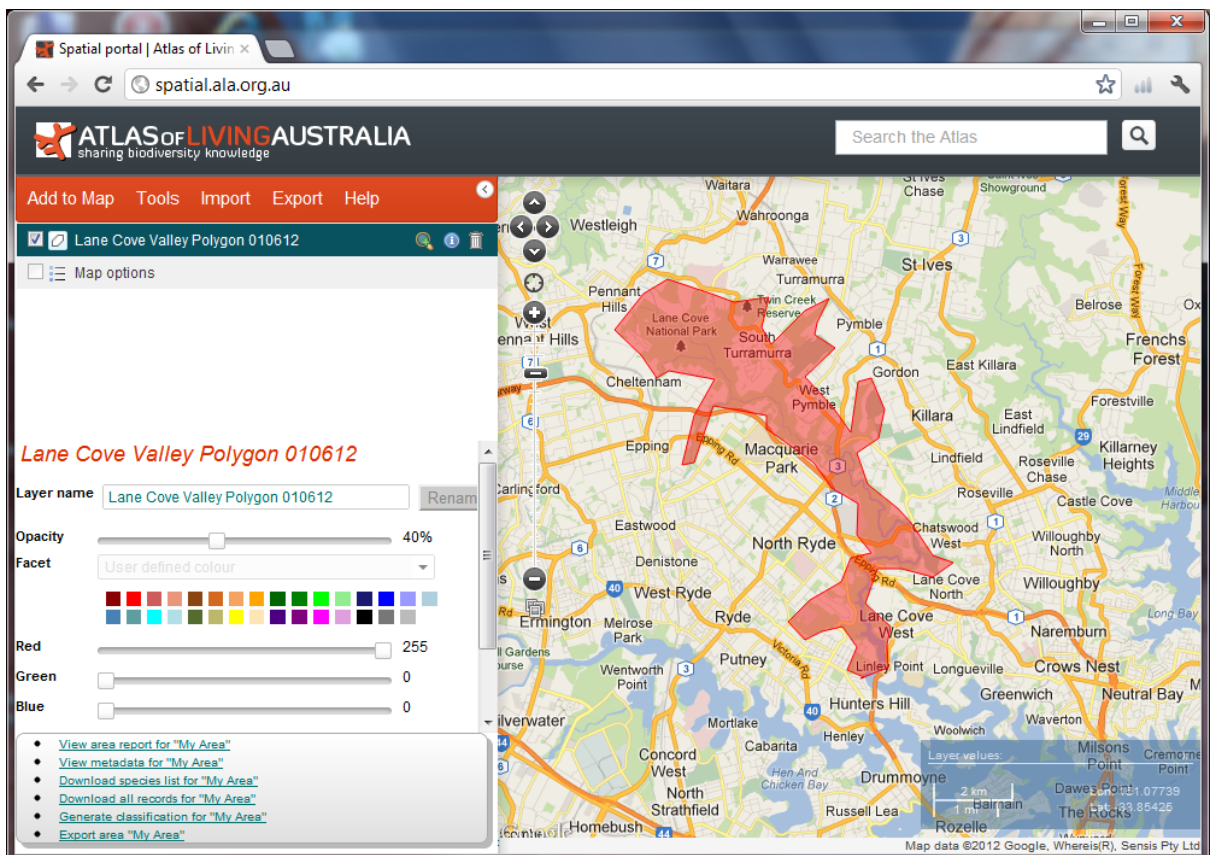

Berowra Valley NP

Castlereagh

Garigal

The Hills

Ku ring gai

Lane Cove

Marramarra

Muogamarra

Sydney Harbour