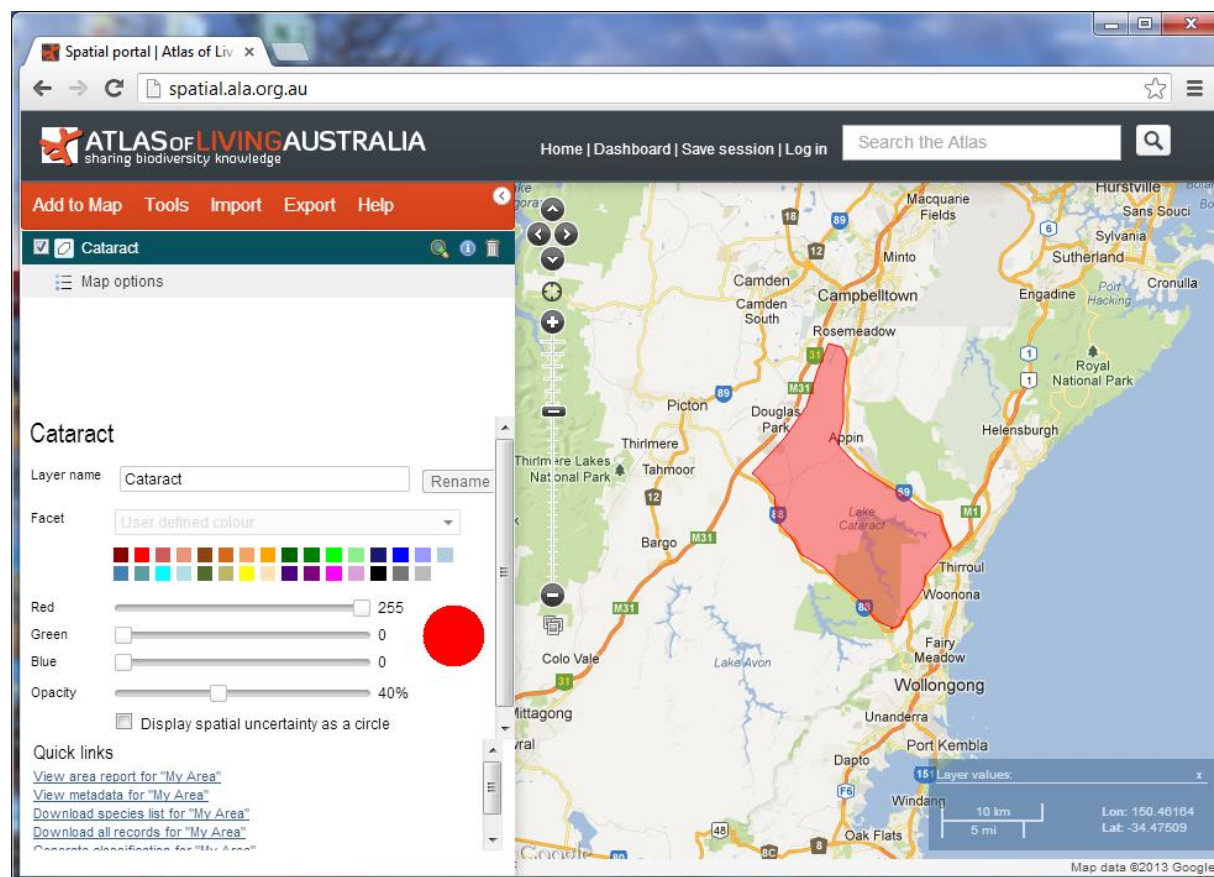

Dharawal

Cataract

Cordeaux Avon Nepean

Holsworthy

Georges River

Heathcote

Kamay Botany Bay

Royal