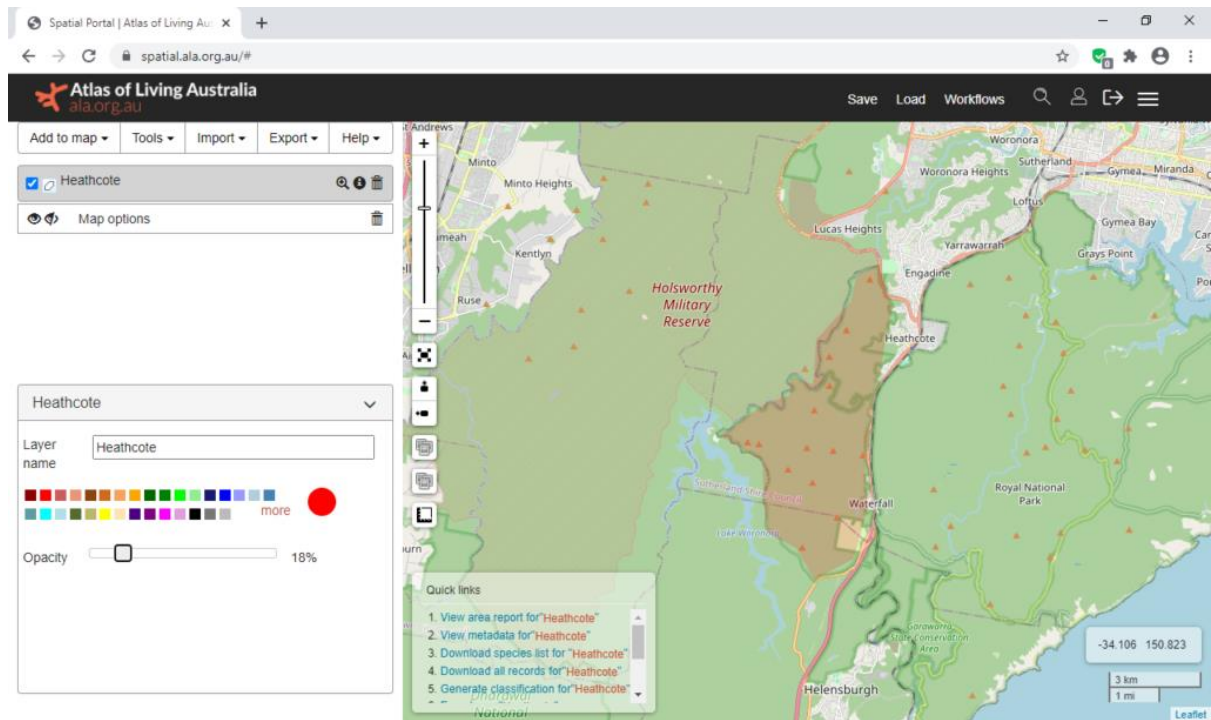

Dharawal

Cataract

Cordeaux Avon Nepean

Holsworthy

Georges River

Heathcote

Kamay Botany Bay

Royal