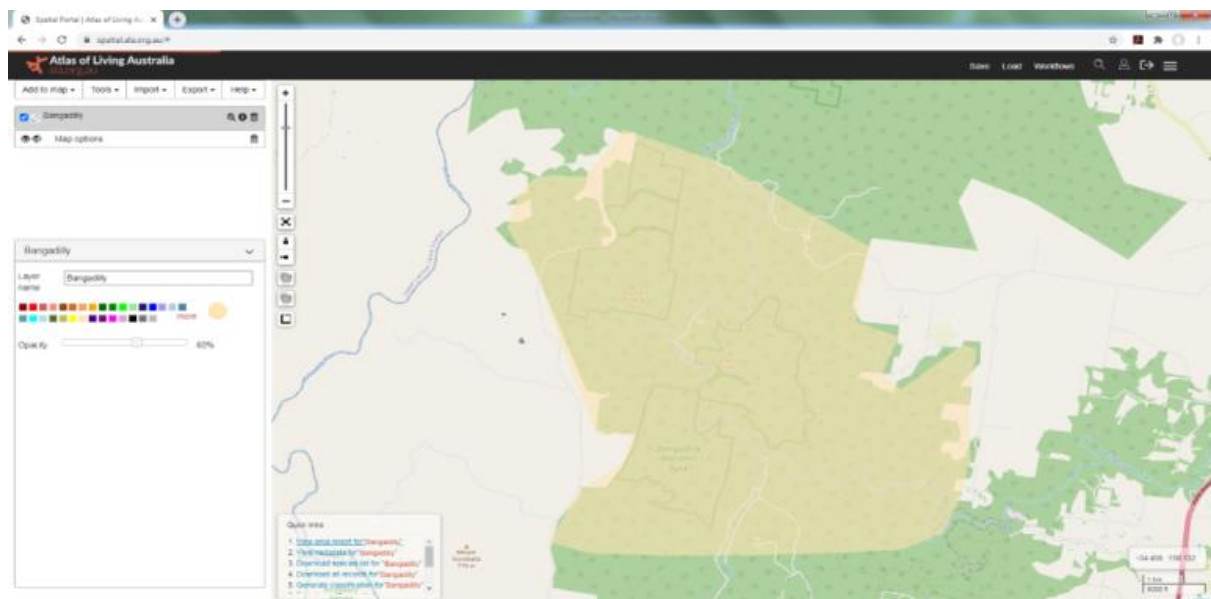

Region

Bangadilly

Belanglo

Cordeaux

Illawarra Escarpment

Jellore

Joadja

Meryla

Morton

Penrose

Wollondilly River