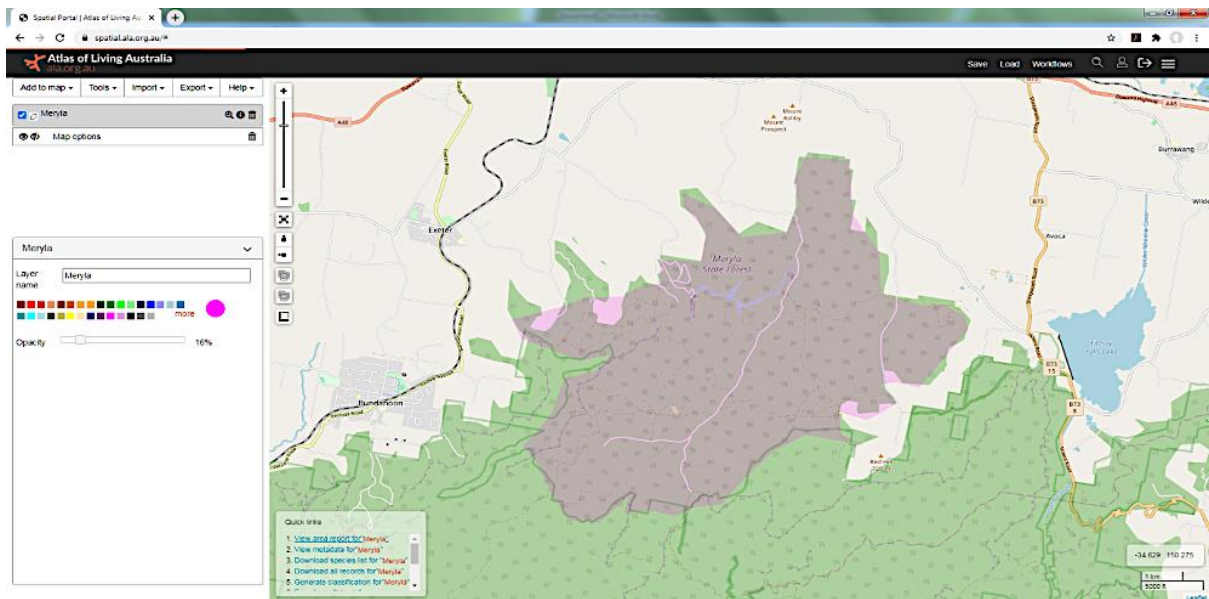

Region

Bangadilly

Belanglo

Cordeaux

Illawarra Escarpment

Jellore

Joadja

Meryla

Morton

Penrose

Wollondilly River