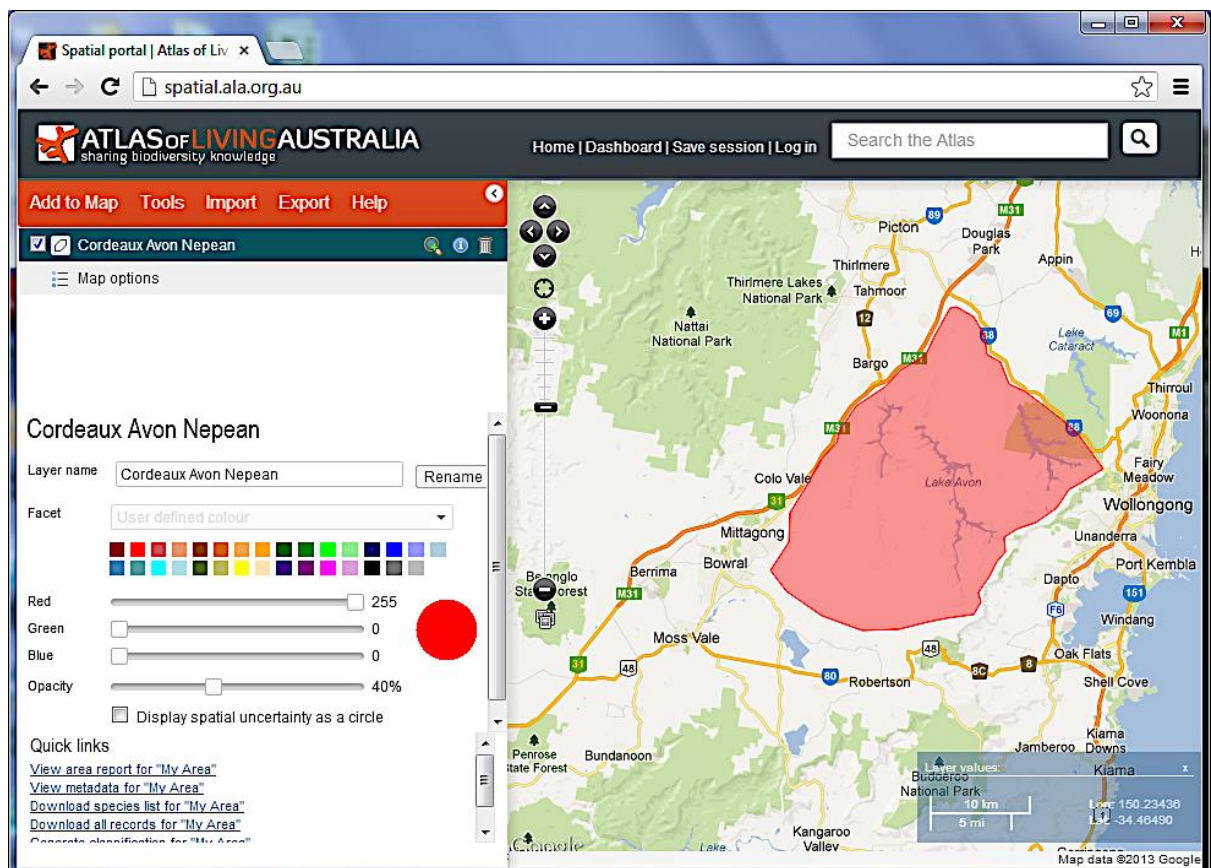

Region

Bangadilly

Belanglo

Cordeaux

Illawarra Escarpment

Jellore

Joadja

Meryla

Morton

Penrose

Wollondilly River