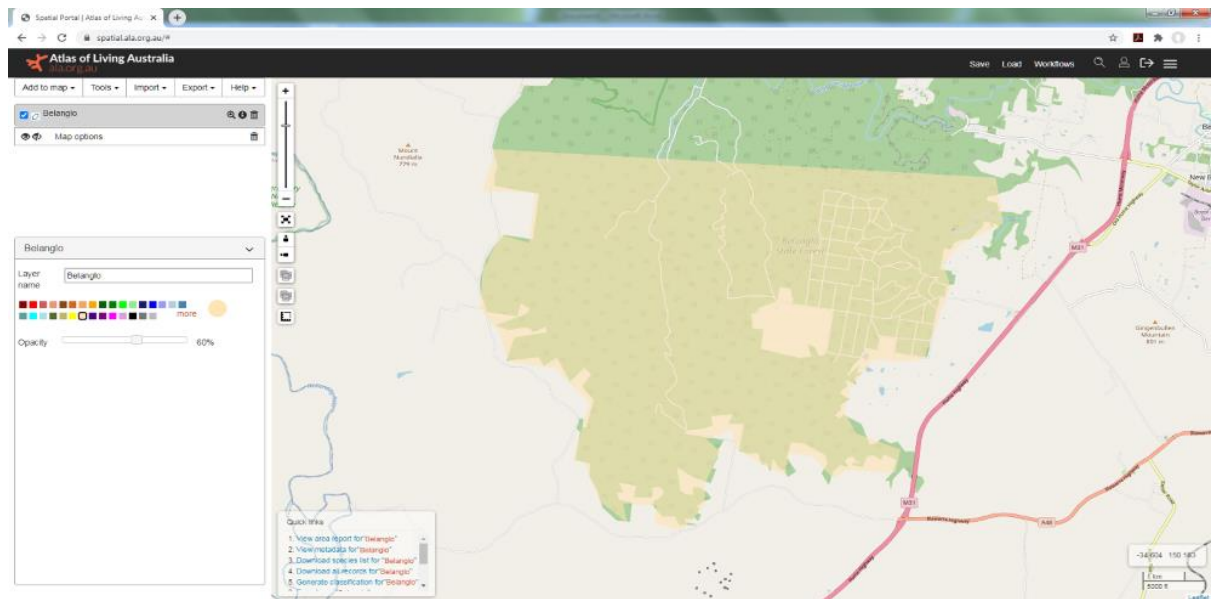

Region

Bangadilly

Belanglo

Cordeaux

Illawarra Escarpment

Jellore

Joadja

Meryla

Morton

Penrose

Wollondilly River