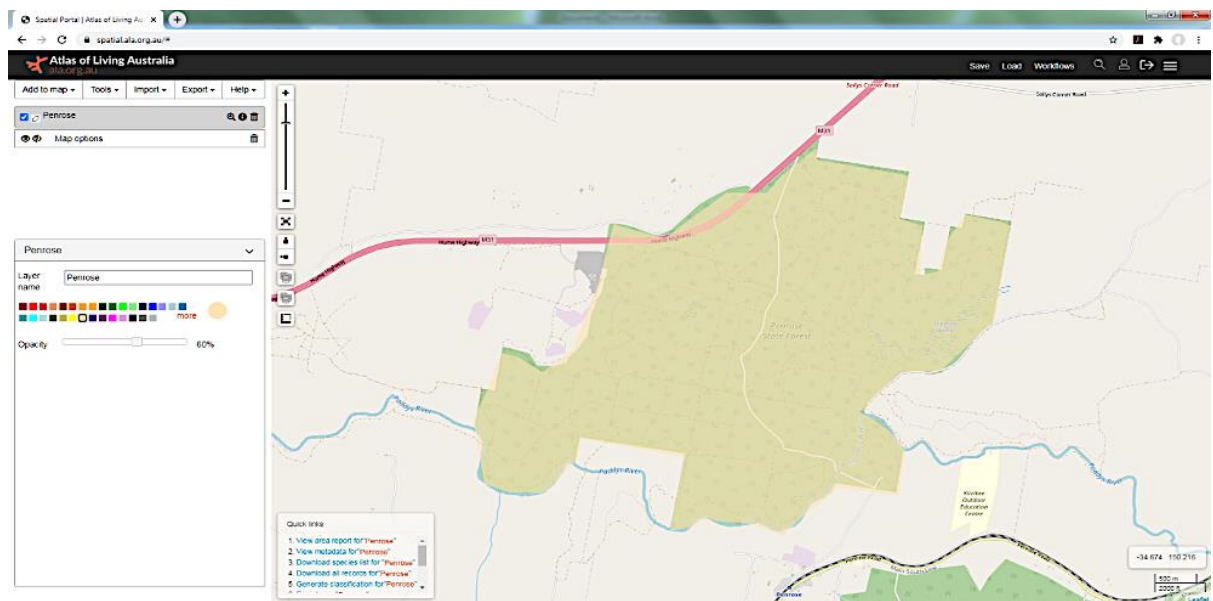

Region

Bangadilly

Belanglo

Cordeaux

Illawarra Escarpment

Jellore

Joadja

Meryla

Morton

Penrose

Wollondilly River