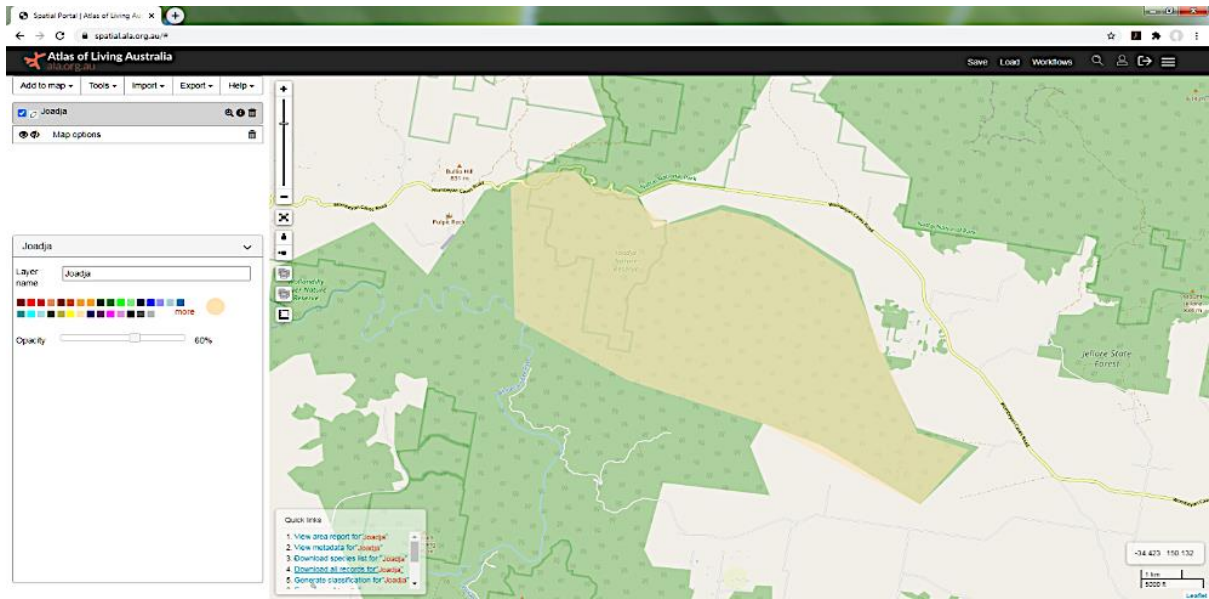

Region

Bangadilly

Belanglo

Cordeaux

Illawarra Escarpment

Jellore

Joadja

Meryla

Morton

Penrose

Wollondilly River