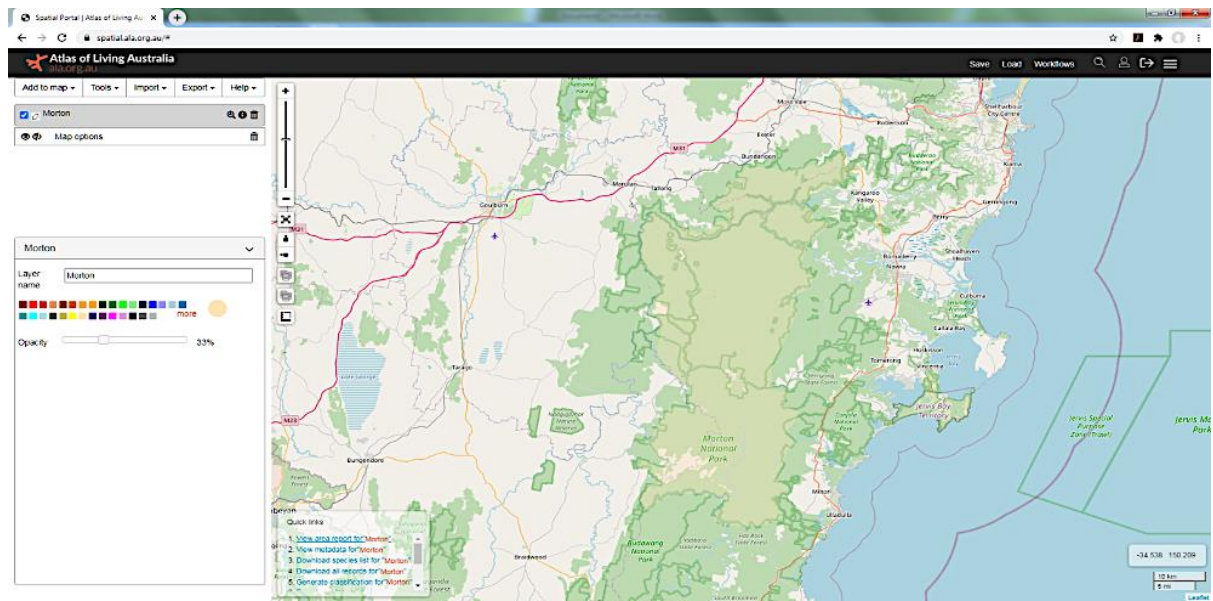

Region

Bangadilly

Belanglo

Cordeaux

Illawarra Escarpment

Jellore

Joadja

Meryla

Morton

Penrose

Wollondilly River