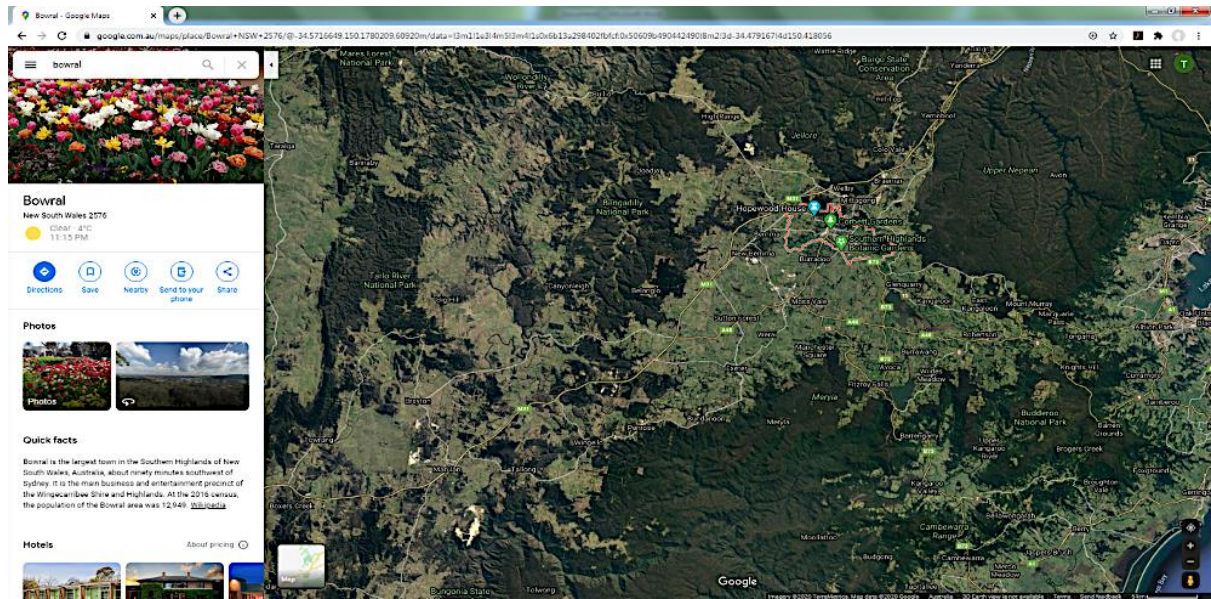

Region

Bangadilly

Belanglo

Cordeaux

Illawarra Escarpment

Jellore

Joadja

Meryla

Morton

Penrose

Wollondilly River