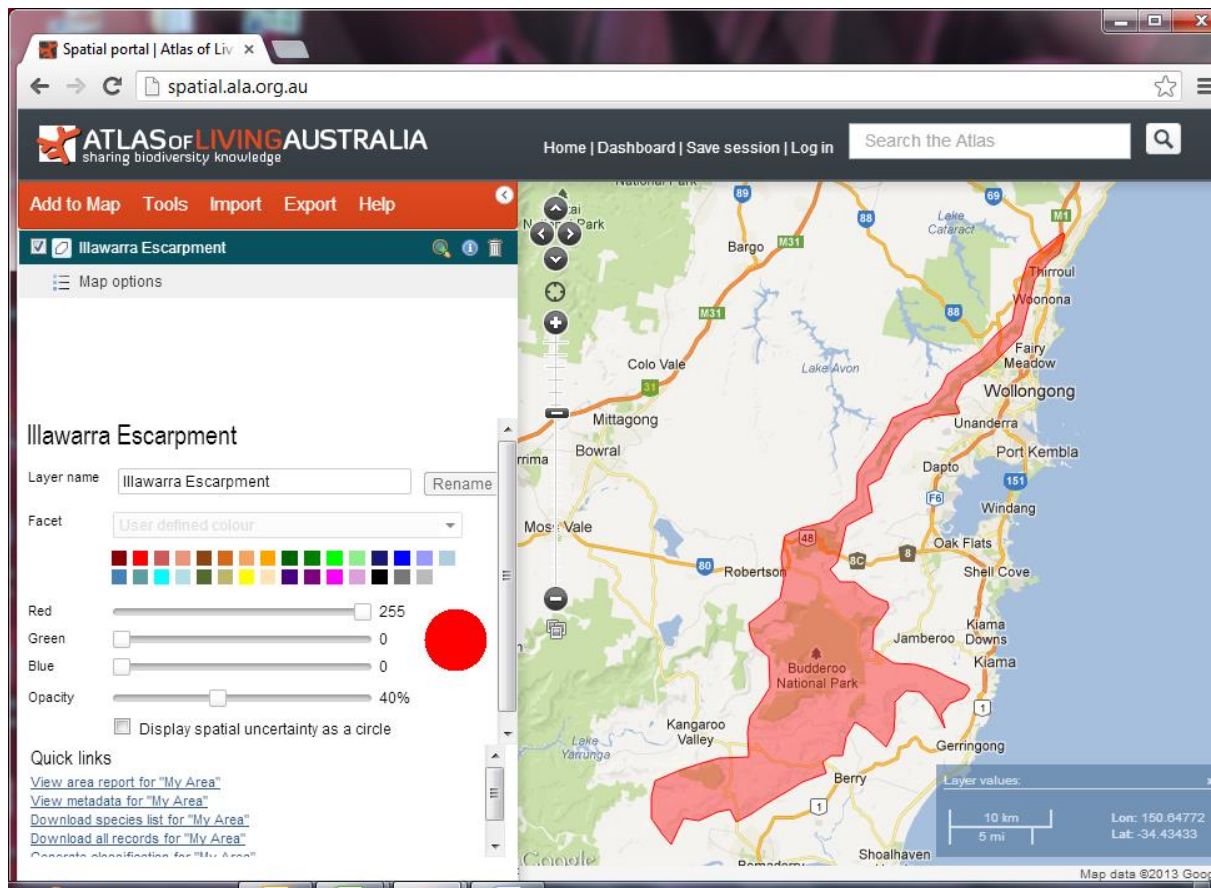

Region

Bangadilly

Belanglo

Cordeaux

Illawarra Escarpment

Jellore

Joadja

Meryla

Morton

Penrose

Wollondilly River